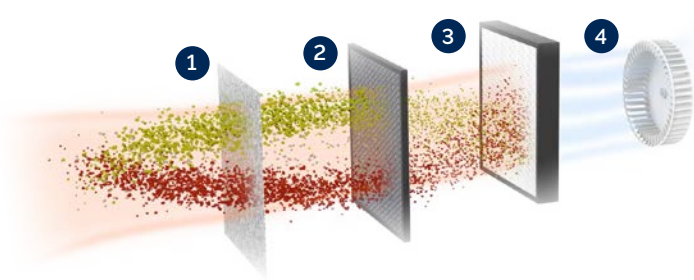

# Only Fellowes Air Purifiers sense & react to changes in air quality and occupancy while showing you the air is clean.

Our AeraMax Pro AM3 and AM4 units with H13 filters capture at least 99.95% of particles as small as 0.1 microns, including allergens, such as pollen, dust, pet dander, and smoke.